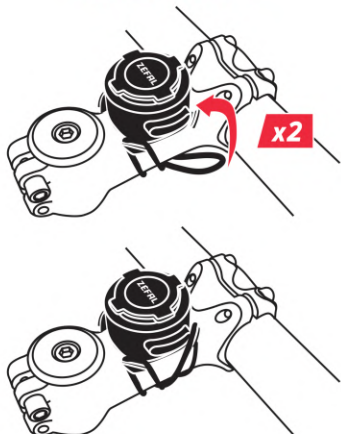

ZÉFAL

Z BIKE MOUNT

BIKE MOUNT

LOCK SYSTEM

SMARTPHONE MOUNT

Z BIKE MOUNT INCLUDED

Z BIKE MOUNT

O-RINGS

Ø 36MM
x2

Ø 32MM
x2

COMPATIBLE PRODUCTS

UNIVERSAL PHONE HOLDER

UNIVERSAL PHONE ADAPTER

ZÉFAL SMARTPHONE CASE

Z CONSOLE DRY