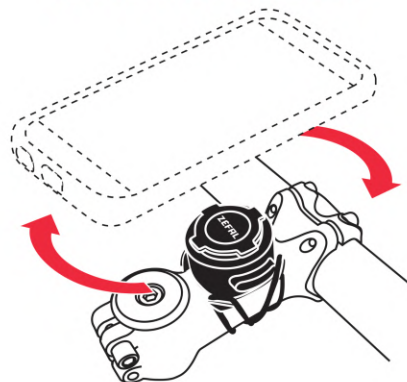

ZÉFAL

Z BIKE MOUNT

BIKE MOUNT

LOCK SYSTEM

SMARTPHONE MOUNT

Z BIKE MOUNT INCLUDED

Z BIKE MOUNT

O-RINGS

Ø 36MM
x2

Ø 32MM
x2

COMPATIBLE PRODUCTS

UNIVERSAL PHONE HOLDER

UNIVERSAL PHONE ADAPTER

ZÉFAL SMARTPHONE CASE

Z CONSOLE DRY