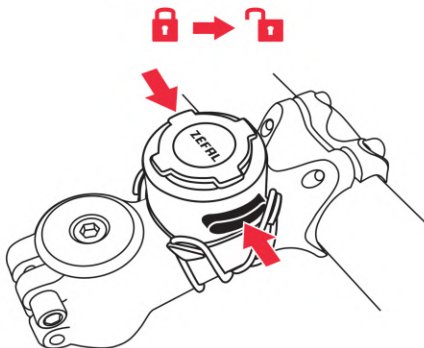

ZÉFAL

Z BIKE MOUNT

BIKE MOUNT

LOCK SYSTEM

SMARTPHONE MOUNT

Z BIKE MOUNT INCLUDED

Z BIKE MOUNT

O-RINGS

Ø 36MM
x2

Ø 32MM
x2

COMPATIBLE PRODUCTS

UNIVERSAL PHONE HOLDER

UNIVERSAL PHONE ADAPTER

ZÉFAL SMARTPHONE CASE

Z CONSOLE DRY